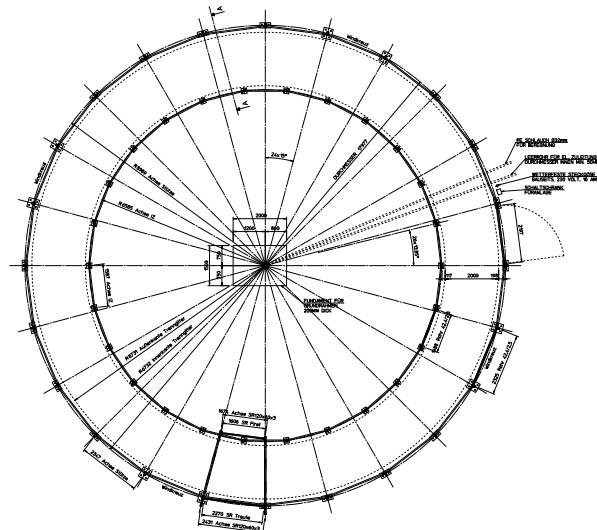

 **Kraft** ...keeps your horses fit!
– from walk to gallop..

Standard Horse Walker (round) with Partial Roof, Eco model

Features:

-  Standard Horse Walker 15 Meter (49') / 4 horses
18 Meter (59') / 6 horses
-  hot-dipped galvanized rectangular columns
-  roof sections are made of high-quality canvas materials. 680 grams/square Meter (1.5 lbs/sq. yard), highly inflammable
-  Type M outside fence made of hot-dipped galvanized round pipe
-  rubber wind protection available for outer fence
-  Type M inside fence made of hot-dipped galvanized round pipe
-  user friendly, solid construction, high safety standards
-  optional wind net is available
-  includes concrete center foundation for horse walker
-  self installation possible
-  deliverable as a kit
-  structural docs available upon request

Title photo:

Anjou von Auftritt from Kessy.
Breeder: The Kraft family

 **Kraft** ...keeps your horses fit!

Horse Walker with Partial Roof, Eco model, ground plan

Horse Walker with Partial Roof, cross section