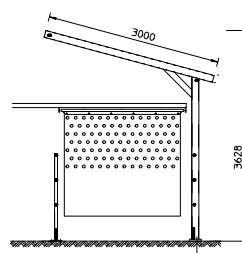

 **Kraft** ...keeps your horses fit!
– from walk to gallop..

Standard Horse Walker (round) with Partial Roof, Eco model

Features:

-  Standard Horse Walker 15 Meter (49') / 4 horses
18 Meter (59') / 6 horses
-  hot-dipped galvanized rectangular columns
-  roof sections are made of high-quality canvas materials. 680 grams/square Meter (1.5 lbs/sq. yard), highly inflammable
-  Type M outside fence made of hot-dipped galvanized round pipe
-  rubber wind protection available for outer fence
-  Type M inside fence made of hot-dipped galvanized round pipe
-  user friendly, solid construction, high safety standards
-  optional wind net is available
-  includes concrete center foundation for horse walker
-  self installation possible
-  deliverable as a kit
-  structural docs available upon request

Title photo:

Anjou von Auftritt from Kessy.
Breeder: The Kraft family

 **Kraft** ...keeps your horses fit!

Horse Walker with Partial Roof, Eco model, ground plan

Horse Walker with Partial Roof, cross section